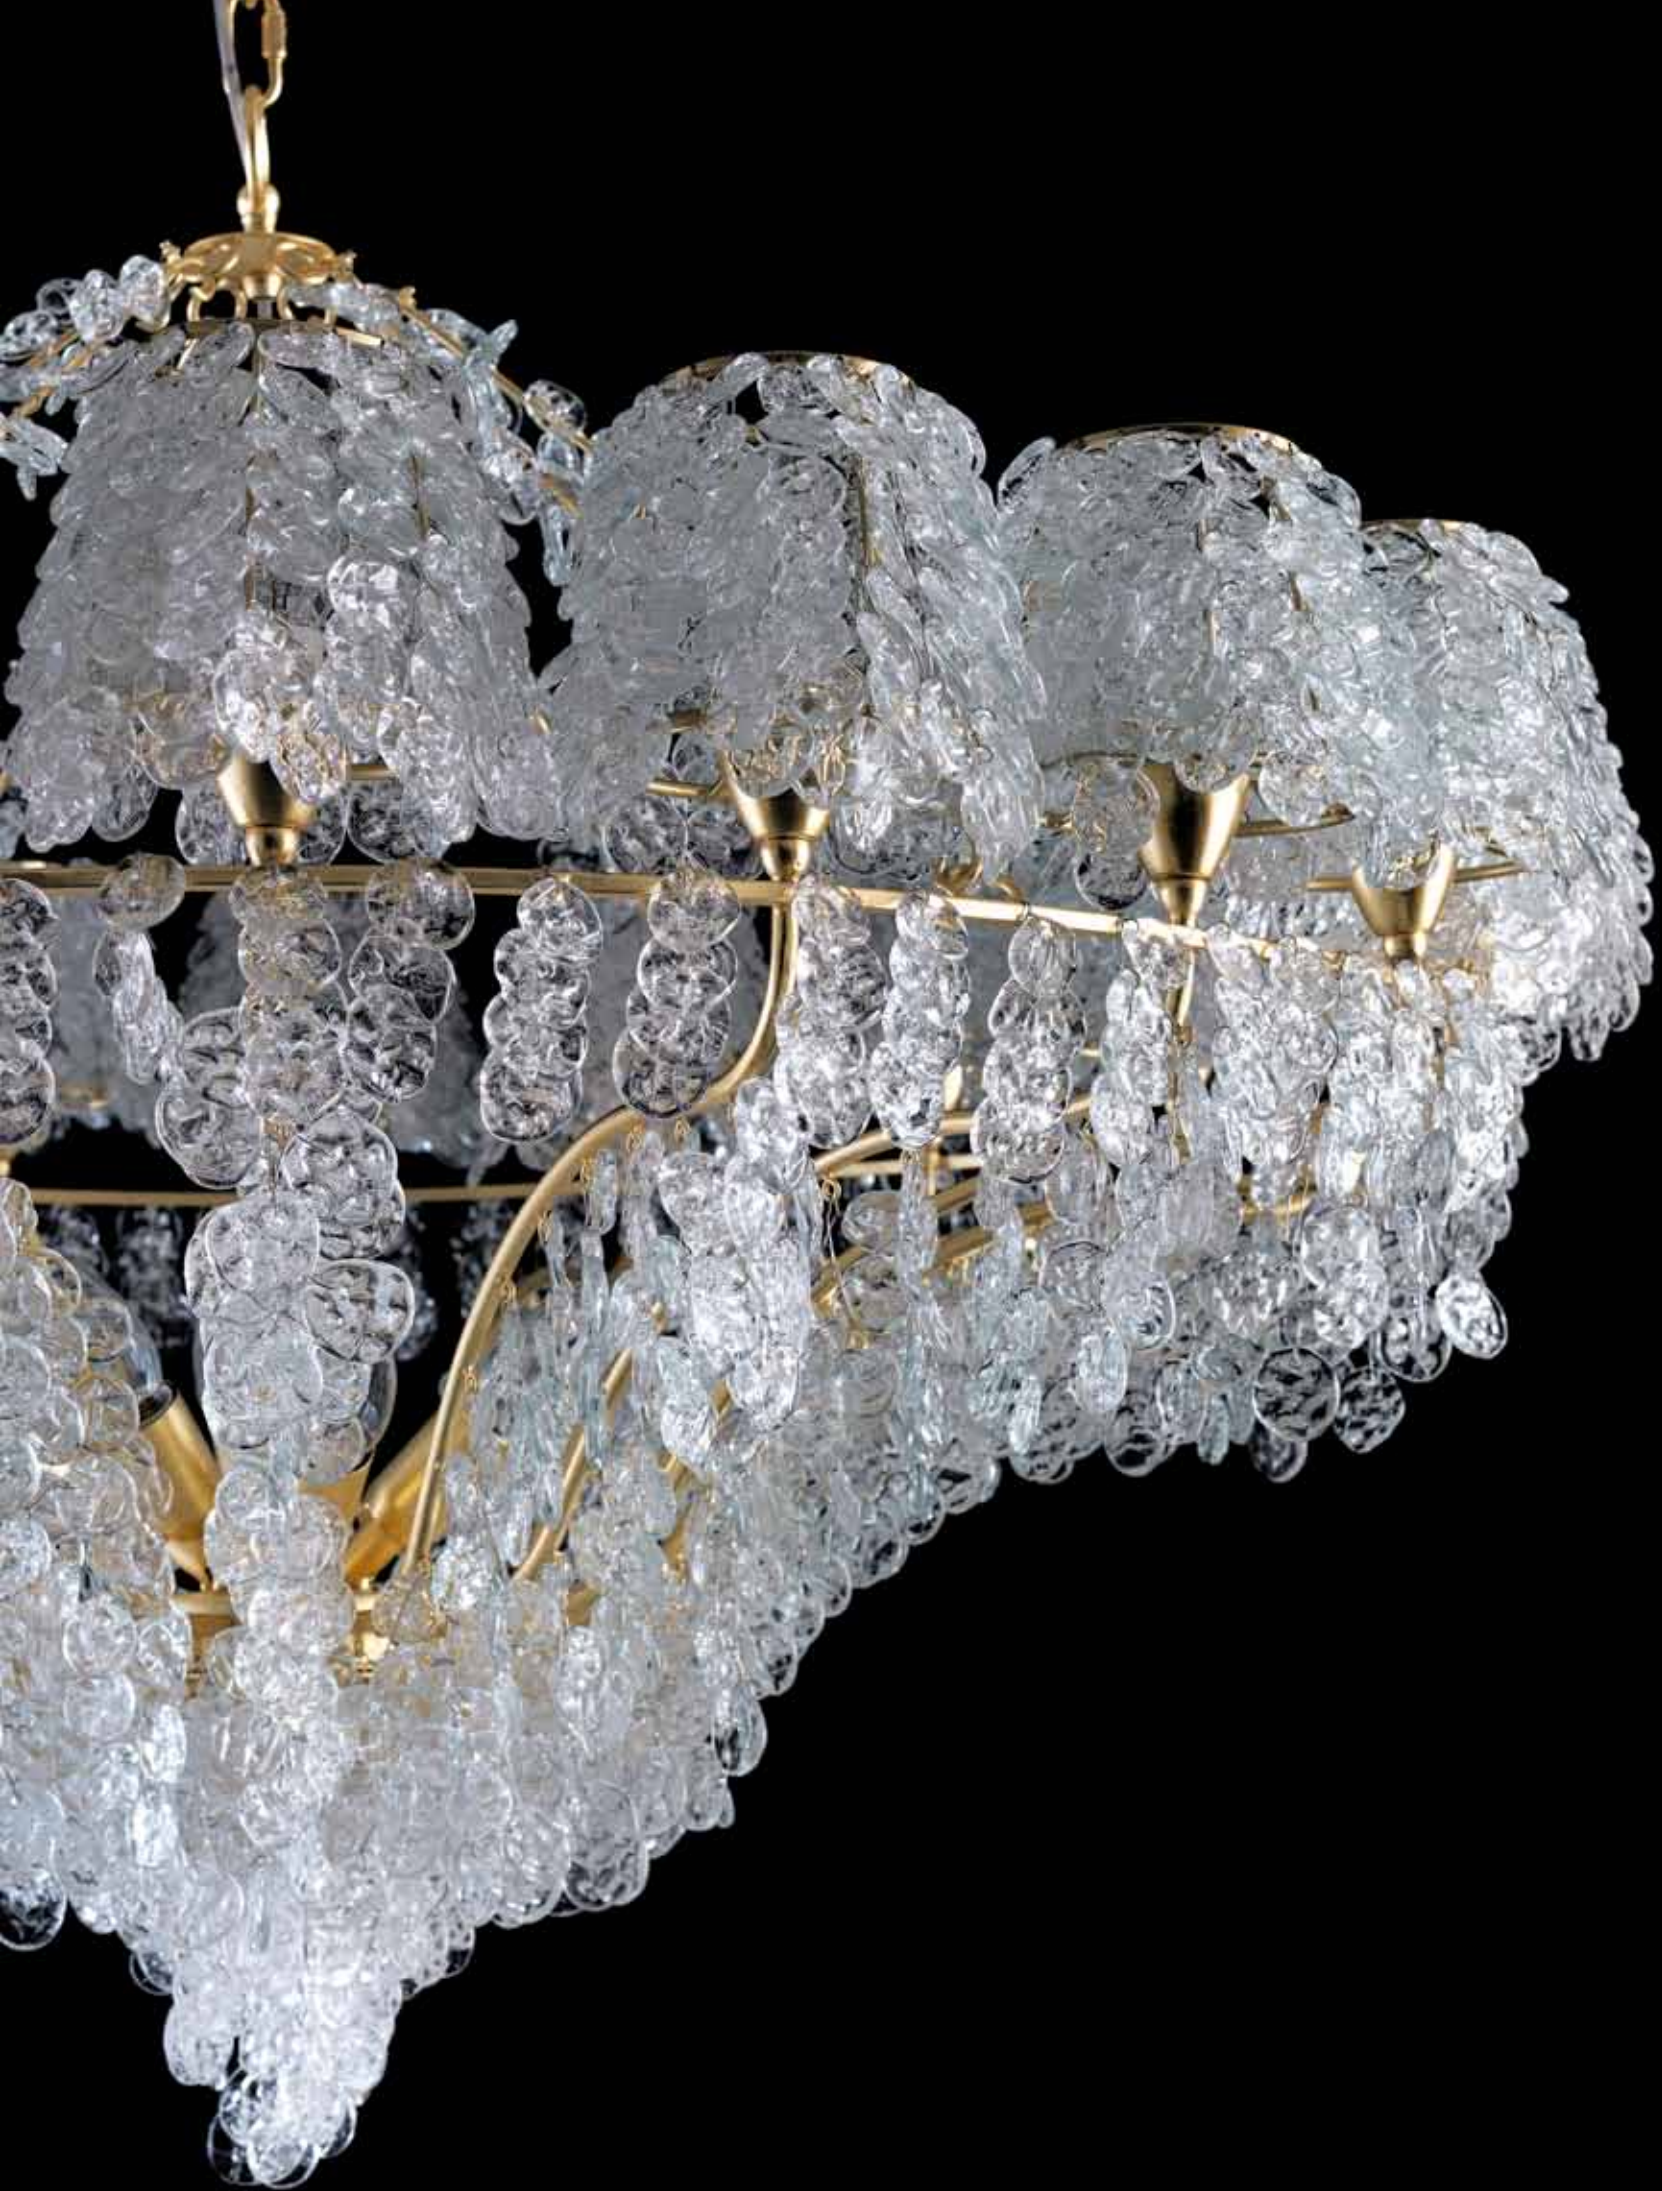

REFINED AND LUXURIOUS,
A NOBLE PRESENCE
THAT ENCHANTS