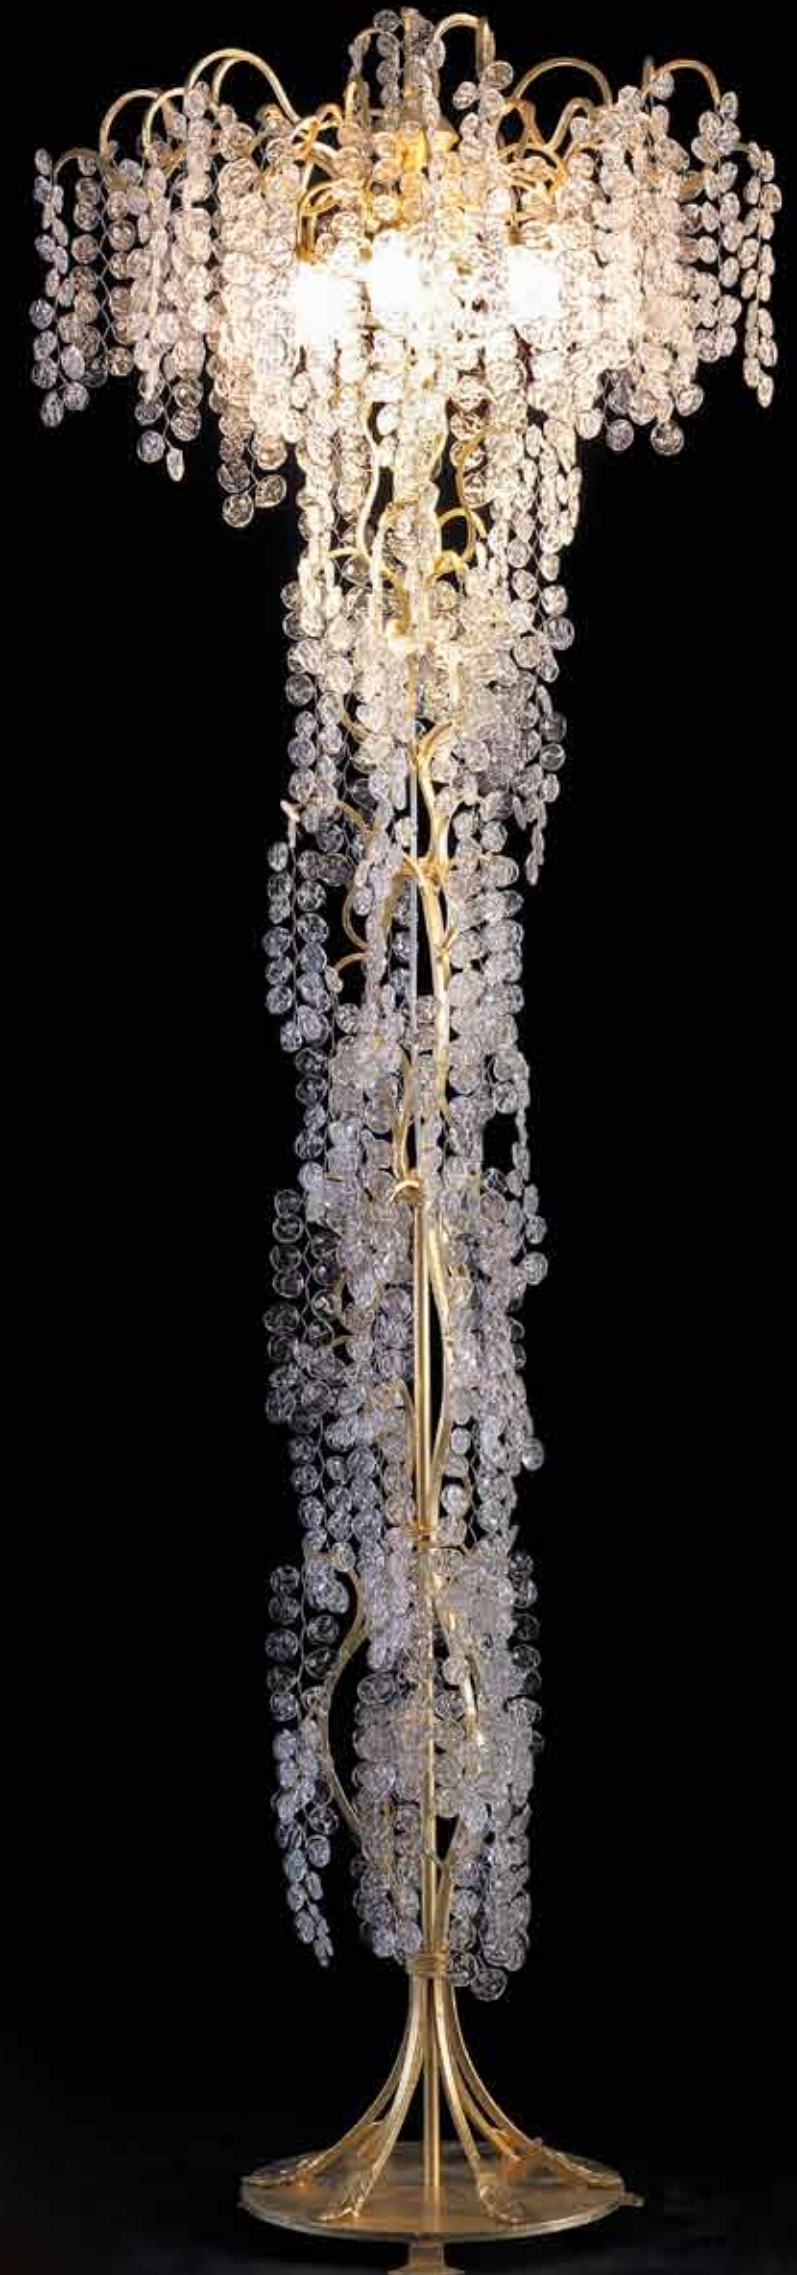

A CASCADE OF SMALL STONES
IN ARTISTIC GLASS, HAND-TIED,
CREATING UNIQUE REFLECTIONS
AND EMOTIONS

STARDUST

WHEN THE STARS ARE TOO FAR AWAY
FROM YOU AND YOU NEED THEIR LIGHT,
YOU CAN COUNT ON MY BRIGHTNESS

Art. 16001/12-TB
Diam. cm. 120 - h. cm. 60
12xG9 33W ES max

Art. 16000/8-TA
Diam. cm. 85 - h. cm. 55
8xG9 33W ES max

LIGHT BECOMES THE CENTER
OF THE SCENE, AND TRACES
ITS PERSONALITY

Art. 16004/PL60-T
Diam. cm. 60 - h. cm. 75
12xG9 33W ES max

FROM THE DARKNESS OF STAGE,
SHINING LIGHT CRYSTALS SPREAD
CHARM ATMOSPHERE

Art. 16002/SO-T
Diam. cm. 140x90 - h. cm. 60
10xG9 33W ES max

Art. 16011/P-T
Diam. cm. 65 - h. cm. 200
6xG9 33W ES max
2xGU10 Led 8W (incl.)

TRUE BEAUTY
IS ALWAYS SHARED

Art. 16010/A3-TB
Diam. cm. 40 - h. cm. 40 - sp. cm. 24
3xG9 33W ES max
+ 2xE14 42W ES max

MANUAL CRAFTSMANSHIP
MAKES EVERY LAMP
A UNIQUE PIECE

Art. 16014/SG-T
Diam. cm. 80 - h. cm. 115
19xE14 42W ES max